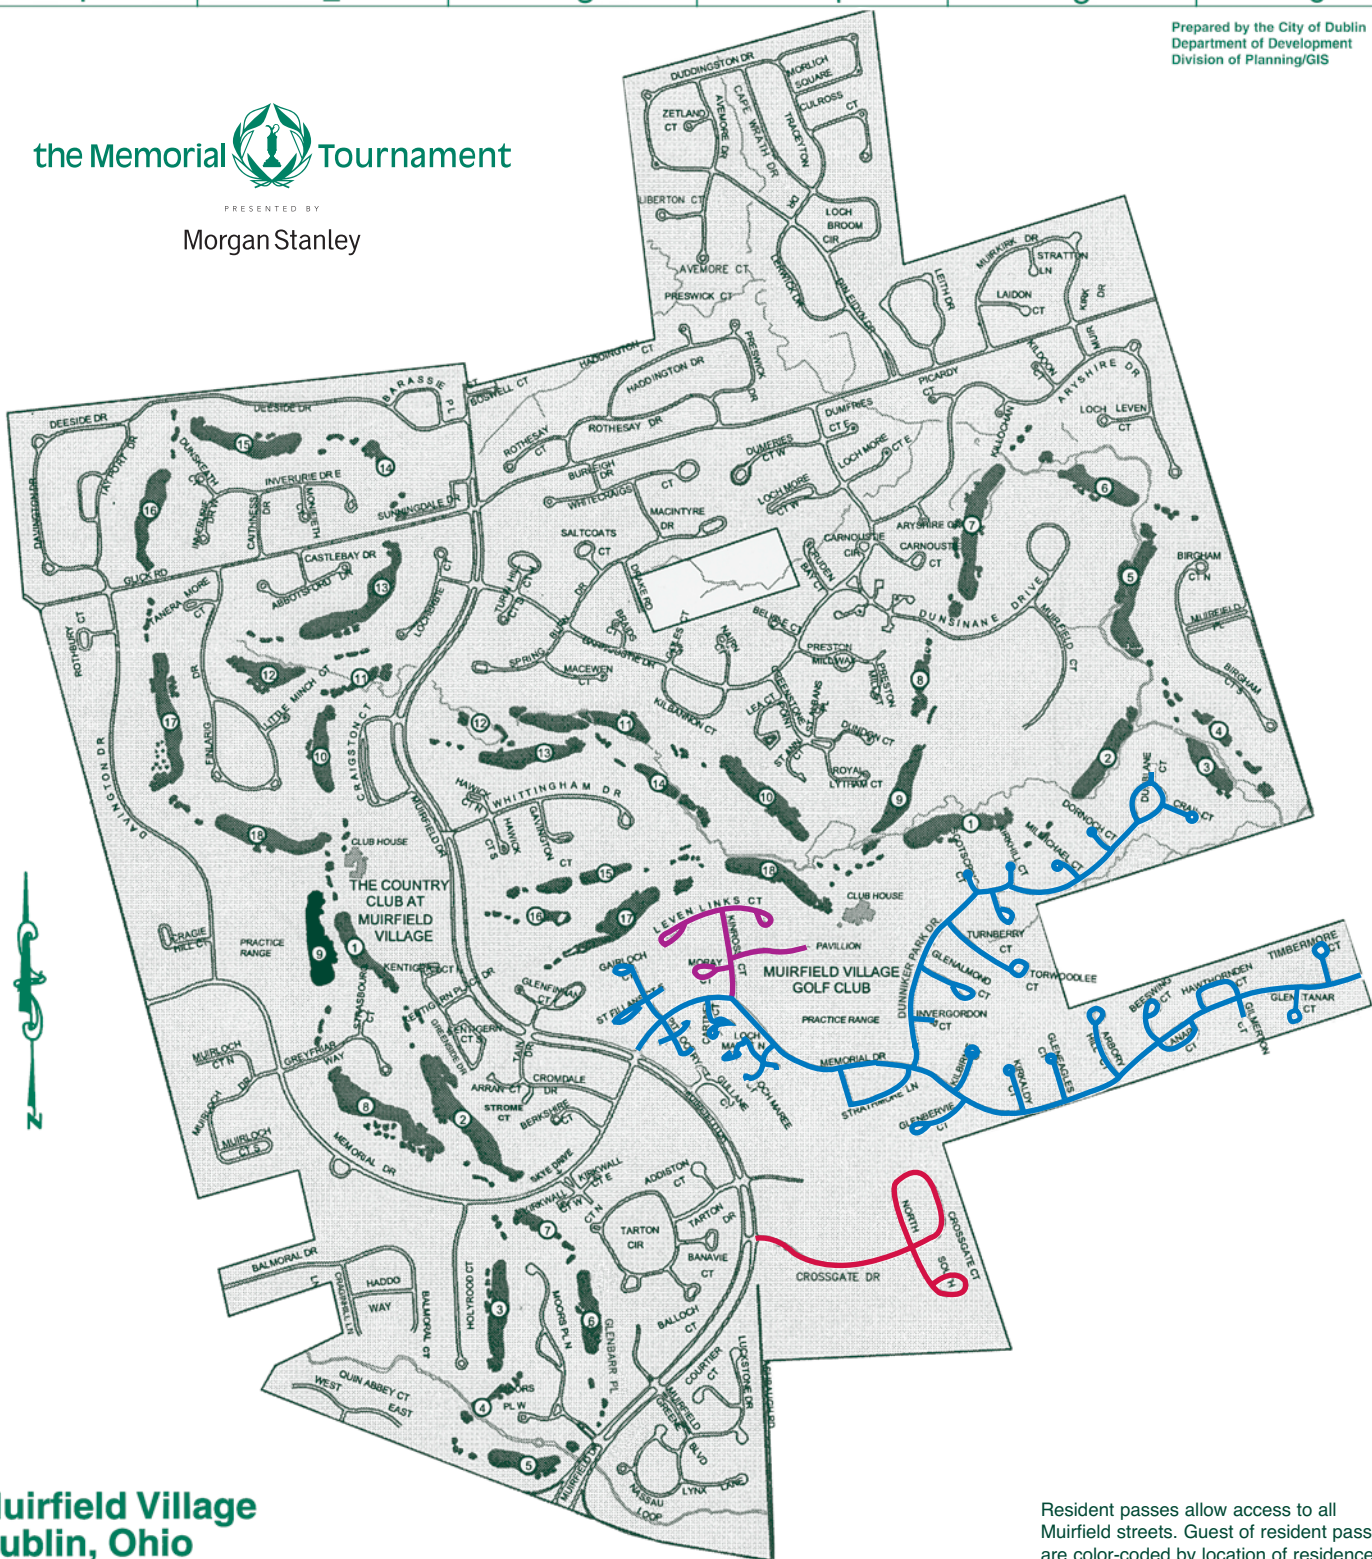

the Memorial  Tournament  
PRESENTED BY  
Morgan Stanley

**Muirfield Village  
Dublin, Ohio**

Resident passes allow access to all Muirfield streets. Guest of resident passes are color-coded by location of residence.